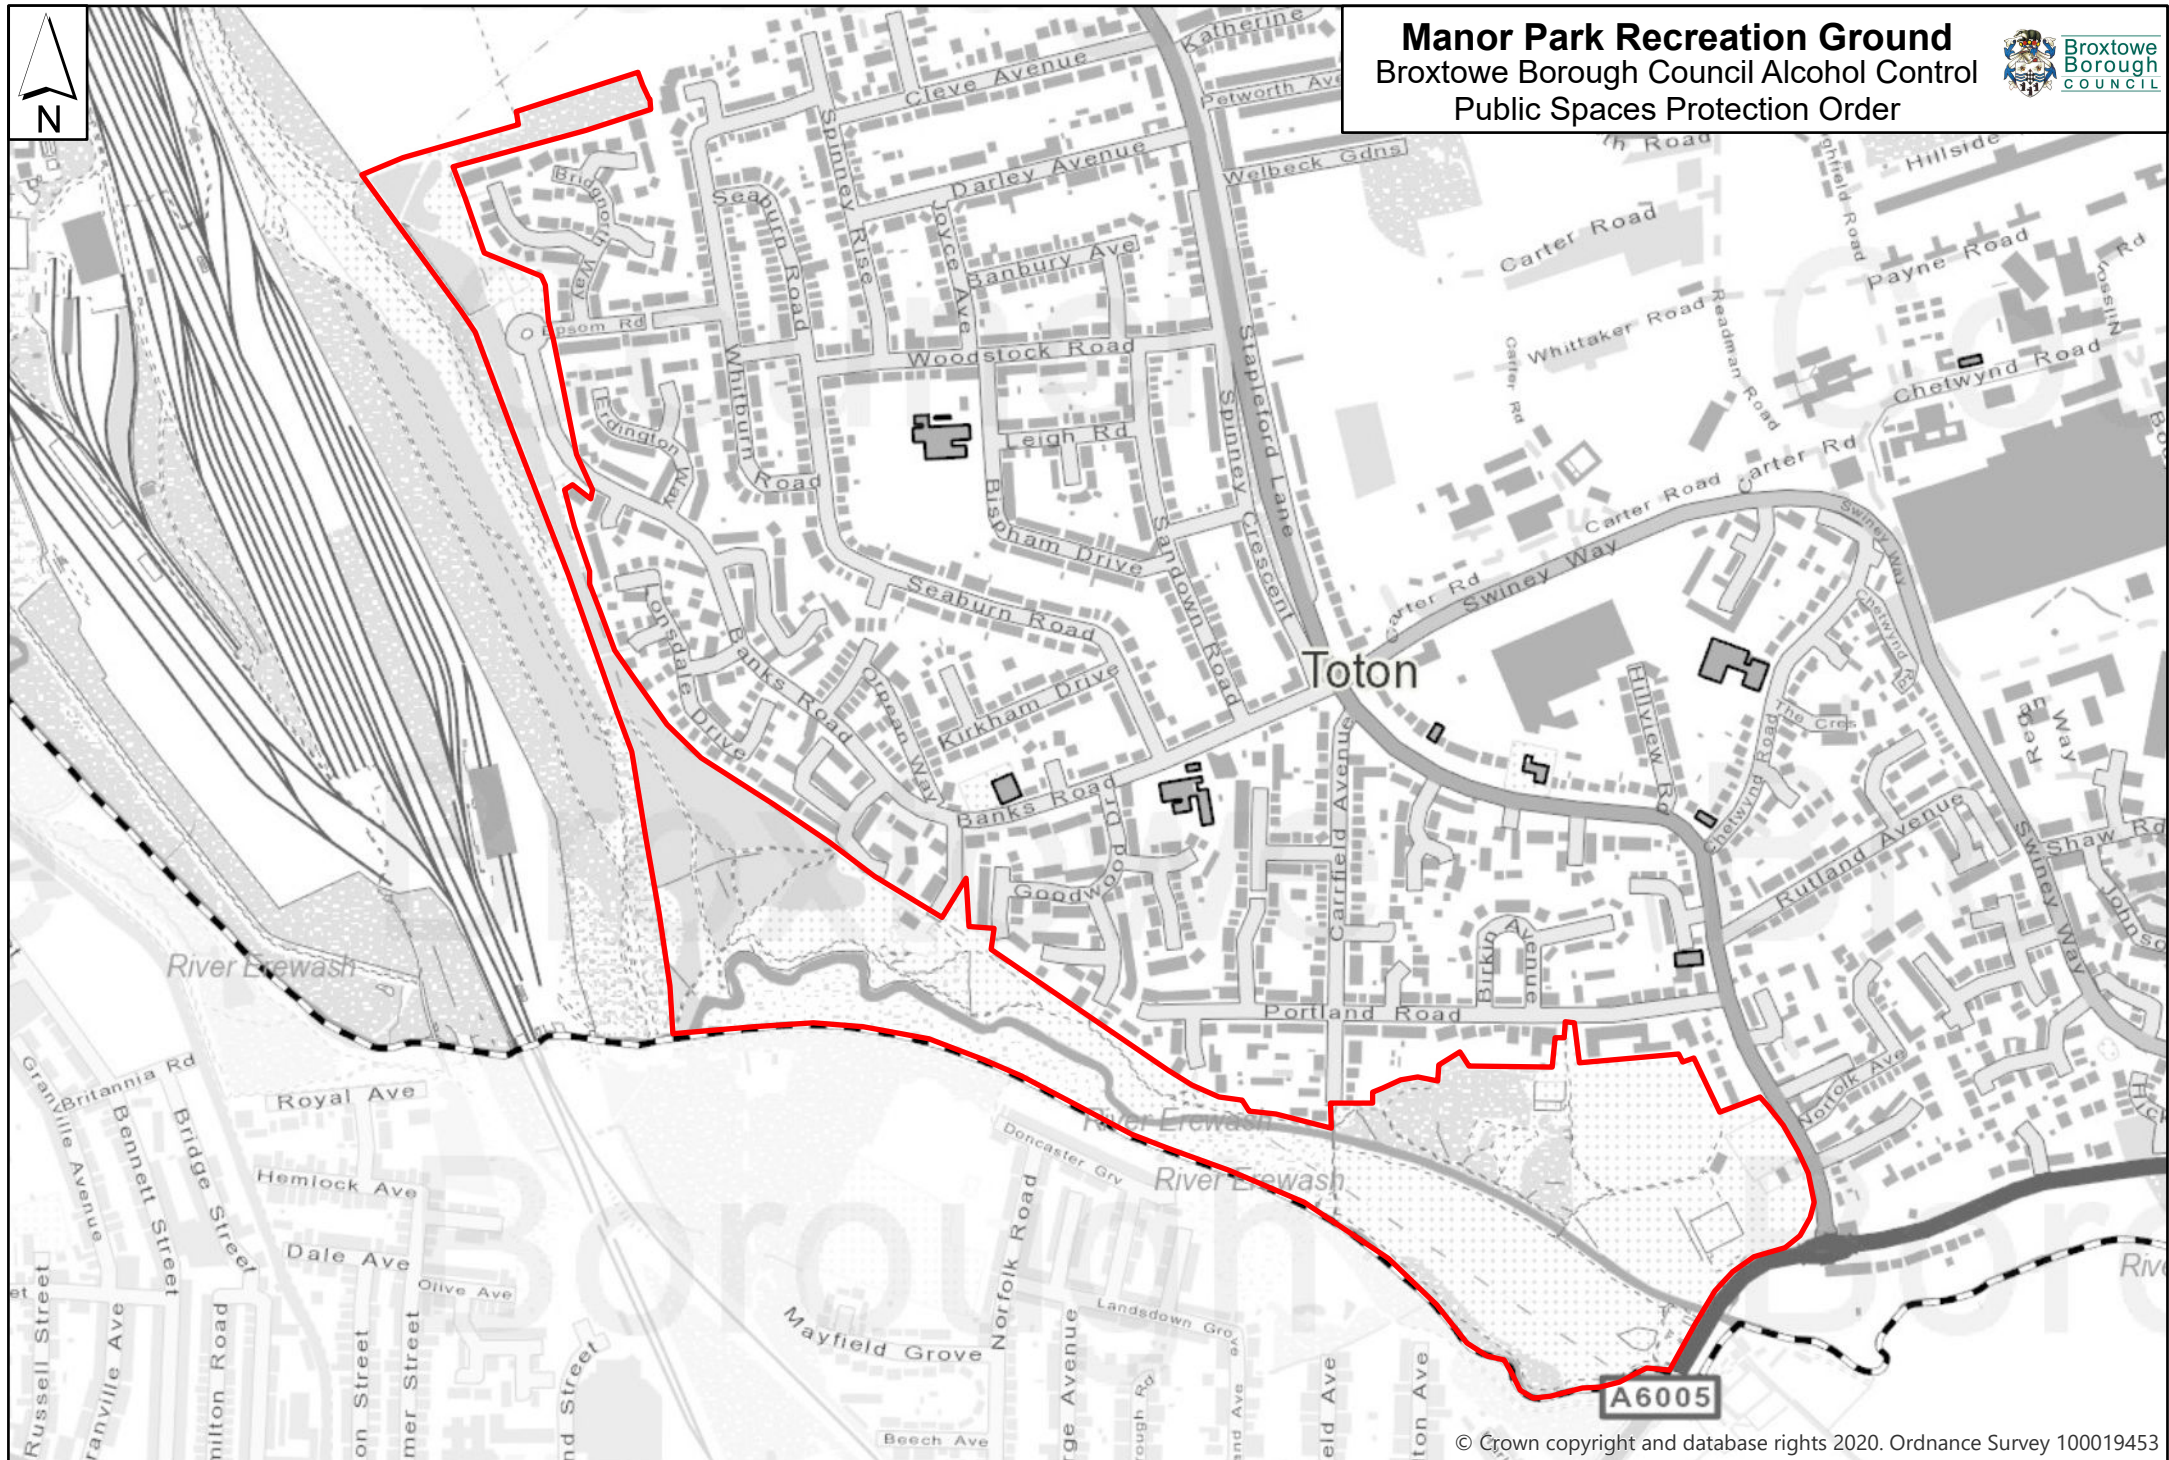

Manor Park Recreation Ground
Broxtowe Borough Council Alcohol Control
Public Spaces Protection Order

© Crown copyright and database rights 2020. Ordnance Survey 100019453

Not To Scale

Restricted Area —

You are not permitted to copy, sub-license, distribute or sell any of this data to third parties in any form.